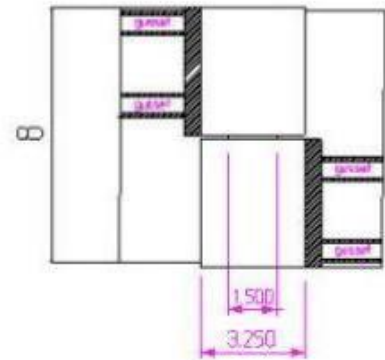

## 8" x 8 1/4" Stainless Steel Heavy Duty Hinges

Model Number: 2150 LH-316

Price: \$ 2520

- Material Type: 316L Stainless Steel
- Mount: Weld On
- Maximum Door Weight: 13,000 LBS
- Maximum Radial Load: 6,820 LBS
- Approx. Width: 8 1/4"
- Height: 8"
- Leaf Thickness: 3/4"
- Weight: 33 LBS