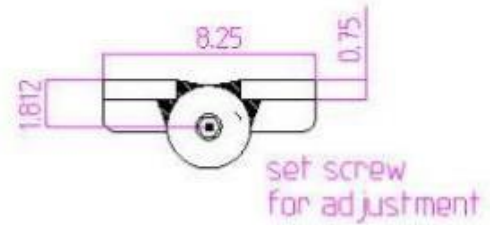

## 8" x 8 1/4" Stainless Steel Heavy Duty Hinges

Model Number: 2150 LH-316

Price: \$ 2520

- Material Type: 316L Stainless Steel
- Mount: Weld On
- Maximum Door Weight: 13,000 LBS
- Maximum Radial Load: 6,820 LBS
- Approx. Width: 8 1/4"
- Height: 8"
- Leaf Thickness: 3/4"
- Weight: 33 LBS